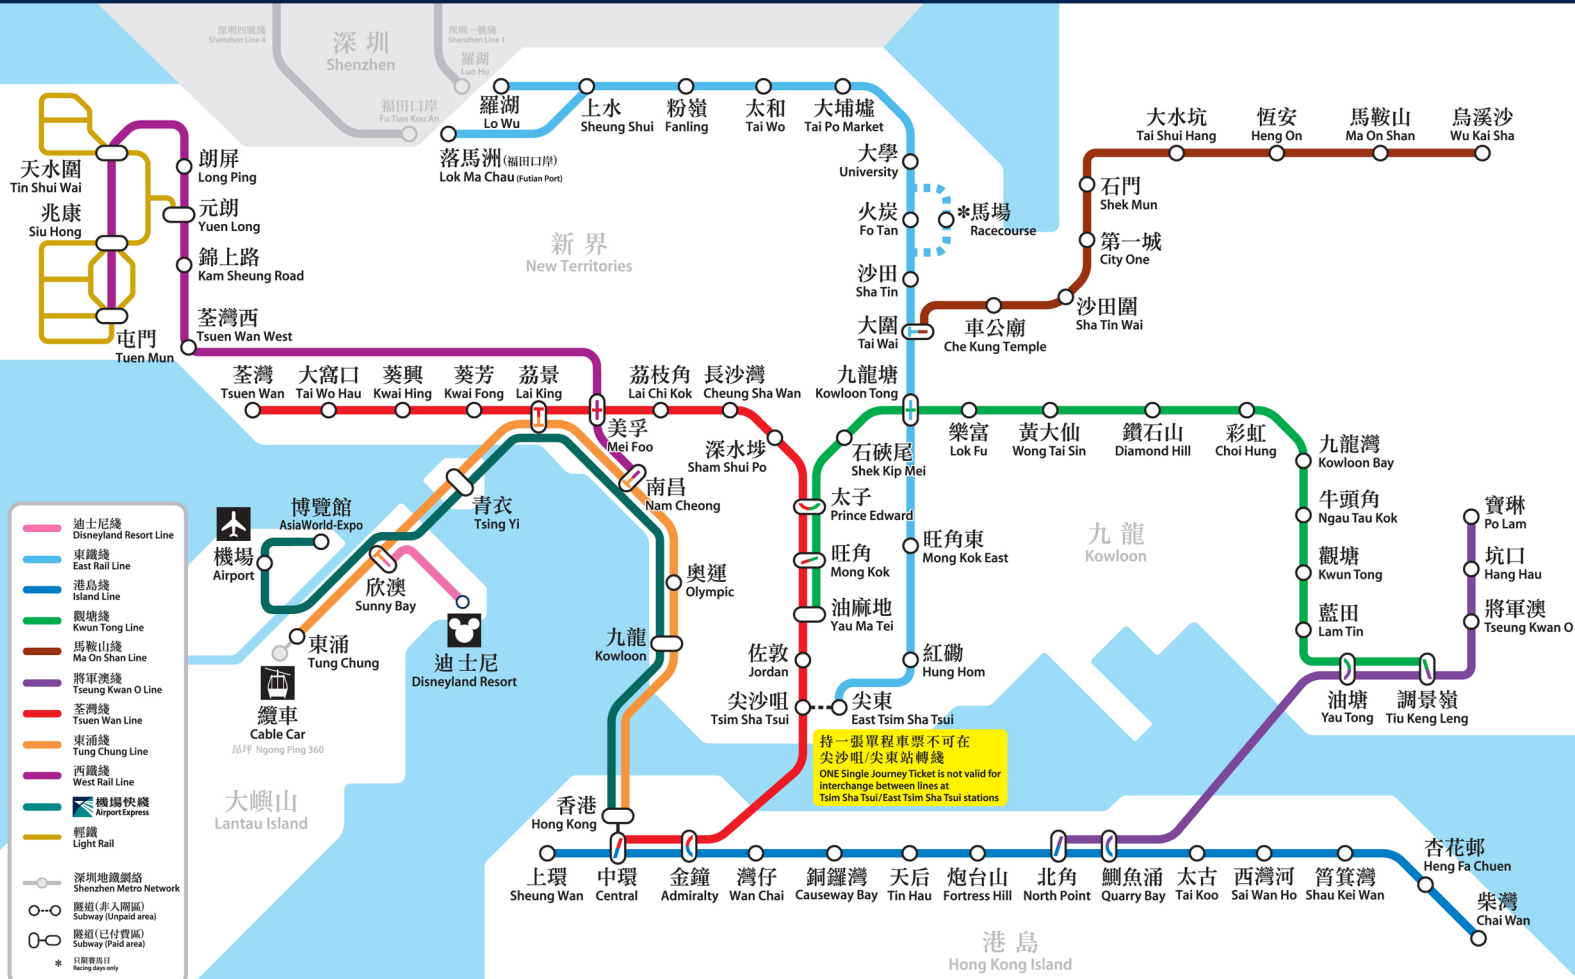

港鐵路綫圖 MTR system map

- 迪士尼綫 Disneyland Resort Line
 - 東鐵綫 East Rail Line
 - 港島綫 Island Line
 - 觀塘綫 Kwun Tong Line
 - 馬鞍山綫 Ma On Shan Line
 - 將軍澳綫 Tsung Kwan O Line
 - 荃灣綫 Tsuen Wan Line
 - 東涌綫 Tung Chung Line
 - 西鐵綫 West Rail Line
 - 機場快綫 Airport Express
 - 輕鐵 Light Rail
- 深圳地鐵網絡 Shenzhen Metro Network
○ 綫段 (非入閘區) Subway (Unpaid area)
○ 綫段 (已付費區) Subway (Paid area)
 * 只限單程車票 Only for single journey tickets

持一張單程車票不可在尖沙咀/尖東站轉綫
 ONE Single Journey Ticket is not valid for interchange between lines at Tsim Sha Tsui / East Tsim Sha Tsui stations