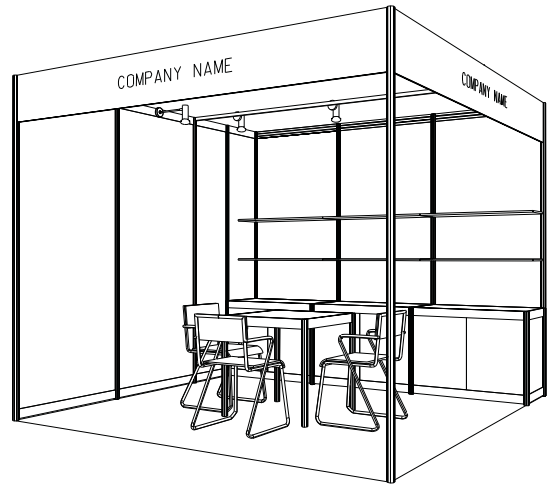

Hong Kong International Tea Fair

香港國際茶展

3M(W) x 3M(D) Standard Booth

三米(闊)乘三米(深)標準攤位

BOOTH SPECIFICATIONS		QTY.
	1000W x 500D x 750H CABINET 儲物櫃	3
	3000W x 300D WOODEN DISPLAY SHELF 陳列架	2
	700W x 700D x 750H MEETING TABLE 正方檯	1
	BLACK LEATHER CHAIR 椅子	3
	13W LED LAMP SPOTLIGHT (YELLOW LIGHT) 13瓦特LED燈膽短臂射燈 (黃光)	3
	13W LED LAMP LONGARMED SPOTLIGHT (YELLOW LIGHT) 13瓦特LED燈膽長臂射燈 (黃光)	1
	800W SOCKET 插座	1
	CEILING BEAM 天花橫樑	3M
	RUBBISH BIN & CARPET (9sqm.) 垃圾桶 & 地毯	

Hong Kong International Tea Fair

香港國際茶展

3M(W) x 3M(D) Standard Booth (Left Corner)

三米(闊)乘三米(深)標準攤位(左邊角位)

BOOTH SPECIFICATIONS		QTY.
	1000W x 500D x 750H CABINET 儲物櫃	3
	3000W x 300D WOODEN DISPLAY SHELF 陳列架	2
	700W x 700D x 750H MEETING TABLE 正方檯	1
	BLACK LEATHER CHAIR 椅子	3
	13W LED LAMP SPOTLIGHT (YELLOW LIGHT) 13瓦特LED燈膽短臂射燈 (黃光)	3
	13W LED LAMP LONGARMED SPOTLIGHT (YELLOW LIGHT) 13瓦特LED燈膽長臂射燈 (黃光)	1
	800W SOCKET 插座	1
	CEILING BEAM 天花橫樑	3M
	RUBBISH BIN & CARPET (9sqm.) 垃圾桶 & 地毯	

Hong Kong International Tea Fair

香港國際茶展

3M(W) x 3M(D) Standard Booth (Right Corner)

三米(闊)乘三米(深)標準攤位(右邊角位)

BOOTH SPECIFICATIONS		QTY.
	1000W x 500D x 750H CABINET 儲物櫃	3
	3000W x 300D WOODEN DISPLAY SHELF 陳列架	2
	700W x 700D x 750H MEETING TABLE 正方檯	1
	BLACK LEATHER CHAIR 椅子	3
	13W LED LAMP SPOTLIGHT (YELLOW LIGHT) 13瓦特LED燈膽短臂射燈 (黃光)	3
	13W LED LAMP LONGARMED SPOTLIGHT (YELLOW LIGHT) 13瓦特LED燈膽長臂射燈 (黃光)	1
	800W SOCKET 插座	1
	CEILING BEAM 天花橫樑	3M
	RUBBISH BIN & CARPET (9sqm.) 垃圾桶 & 地毯	