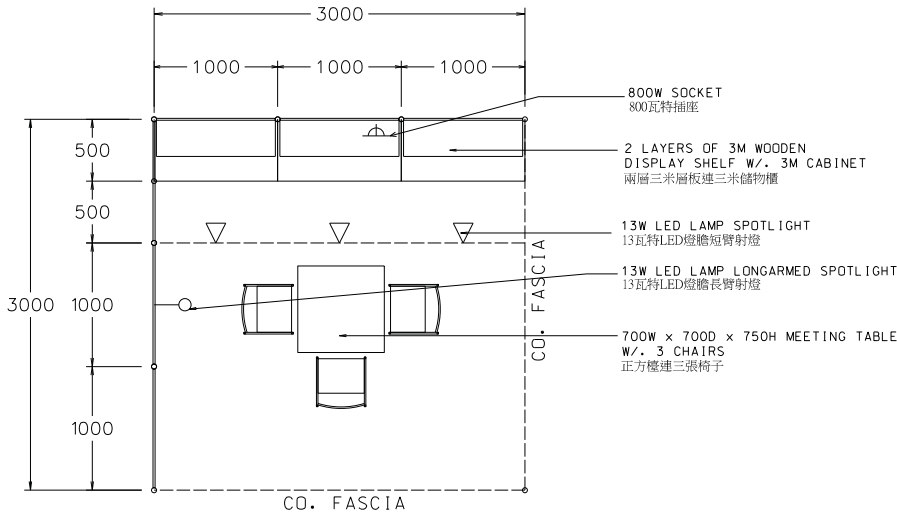

Hong Kong International Tea Fair

香港國際茶展

3M(W) x 3M(D) Standard Booth

三米(闊)乘三米(深)標準攤位

BOOTH SPECIFICATIONS		QTY.
	1000W x 500D x 750H CABINET 儲物櫃	3
	3000W x 300D WOODEN DISPLAY SHELF 陳列架	2
	700W x 700D x 750H MEETING TABLE 正方檯	1
	BLACK LEATHER CHAIR 椅子	3
	13W LED LAMP SPOTLIGHT (YELLOW LIGHT) 13瓦特LED燈膽短臂射燈 (黃光)	3
	13W LED LAMP LONGARMED SPOTLIGHT (YELLOW LIGHT) 13瓦特LED燈膽長臂射燈 (黃光)	1
	800W SOCKET 插座	1
	CEILING BEAM 天花橫樑	3M
	RUBBISH BIN & CARPET (9sqm.) 垃圾桶 & 地毯	

Hong Kong International Tea Fair

香港國際茶展

3M(W) x 3M(D) Standard Booth (Left Corner)

三米(闊)乘三米(深)標準攤位(左邊角位)

BOOTH SPECIFICATIONS		QTY.
	1000W x 500D x 750H CABINET 儲物櫃	3
	3000W x 300D WOODEN DISPLAY SHELF 陳列架	2
	700W x 700D x 750H MEETING TABLE 正方檯	1
	BLACK LEATHER CHAIR 椅子	3
	13W LED LAMP SPOTLIGHT (YELLOW LIGHT) 13瓦特LED燈膽短臂射燈 (黃光)	3
	13W LED LAMP LONGARMED SPOTLIGHT (YELLOW LIGHT) 13瓦特LED燈膽長臂射燈 (黃光)	1
	800W SOCKET 插座	1
	CEILING BEAM 天花橫樑	3M
	RUBBISH BIN & CARPET (9sqm.) 垃圾桶 & 地毯	

Hong Kong International Tea Fair

香港國際茶展

3M(W) x 3M(D) Standard Booth (Right Corner)

三米(闊)乘三米(深)標準攤位(右邊角位)

BOOTH SPECIFICATIONS		QTY.
	1000W x 500D x 750H CABINET 儲物櫃	3
	3000W x 300D WOODEN DISPLAY SHELF 陳列架	2
	700W x 700D x 750H MEETING TABLE 正方檯	1
	BLACK LEATHER CHAIR 椅子	3
	13W LED LAMP SPOTLIGHT (YELLOW LIGHT) 13瓦特LED燈膽短臂射燈 (黃光)	3
	13W LED LAMP LONGARMED SPOTLIGHT (YELLOW LIGHT) 13瓦特LED燈膽長臂射燈 (黃光)	1
	800W SOCKET 插座	1
	CEILING BEAM 天花橫樑	3M
	RUBBISH BIN & CARPET (9sqm.) 垃圾桶 & 地毯	