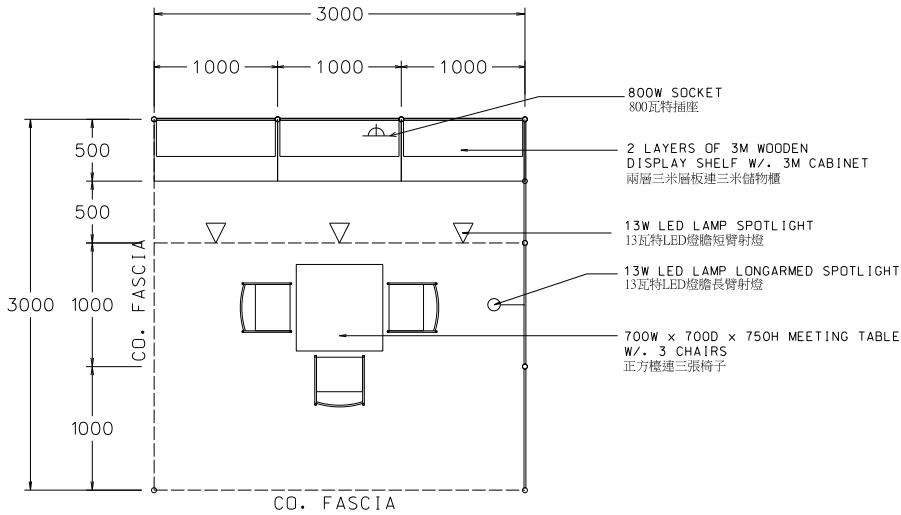

Hong Kong International Tea Fair

香港國際茶展

3M(W) x 3M(D) Standard Booth

三米(闊)乘三米(深)標準攤位

BOOTH SPECIFICATIONS		QTY.
	1000W x 500D x 750H CABINET 儲物櫃	3
	3000W x 300D WOODEN DISPLAY SHELF 陳列架	2
	700W x 700D x 750H MEETING TABLE 正方檯	1
	BLACK LEATHER CHAIR 椅子	3
	13W LED LAMP SPOTLIGHT (YELLOW LIGHT) 13瓦特LED燈膽短臂射燈 (黃光)	3
	13W LED LAMP LONGARMED SPOTLIGHT (YELLOW LIGHT) 13瓦特LED燈膽長臂射燈 (黃光)	1
	800W SOCKET 插座	1
	CEILING BEAM 天花橫樑	3M
	RUBBISH BIN & CARPET (9sqm.) 垃圾桶 & 地毯	

Hong Kong International Tea Fair

香港國際茶展

3M(W) x 3M(D) Standard Booth (Left Corner)

三米(闊)乘三米(深)標準攤位(左邊角位)

BOOTH SPECIFICATIONS		QTY.
	1000W x 500D x 750H CABINET 儲物櫃	3
	3000W x 300D WOODEN DISPLAY SHELF 陳列架	2
	700W x 700D x 750H MEETING TABLE 正方檯	1
	BLACK LEATHER CHAIR 椅子	3
	13W LED LAMP SPOTLIGHT (YELLOW LIGHT) 13瓦特LED燈膽短臂射燈 (黃光)	3
	13W LED LAMP LONGARMED SPOTLIGHT (YELLOW LIGHT) 13瓦特LED燈膽長臂射燈 (黃光)	1
	800W SOCKET 插座	1
	CEILING BEAM 天花橫樑	3M
	RUBBISH BIN & CARPET (9sqm.) 垃圾桶 & 地毯	

Hong Kong International Tea Fair

香港國際茶展

3M(W) x 3M(D) Standard Booth (Right Corner)

三米(闊)乘三米(深)標準攤位(右邊角位)

BOOTH SPECIFICATIONS		QTY.
	1000W x 500D x 750H CABINET 儲物櫃	3
	3000W x 300D WOODEN DISPLAY SHELF 陳列架	2
	700W x 700D x 750H MEETING TABLE 正方檯	1
	BLACK LEATHER CHAIR 椅子	3
	13W LED LAMP SPOTLIGHT (YELLOW LIGHT) 13瓦特LED燈膽短臂射燈 (黃光)	3
	13W LED LAMP LONGARMED SPOTLIGHT (YELLOW LIGHT) 13瓦特LED燈膽長臂射燈 (黃光)	1
	800W SOCKET 插座	1
	CEILING BEAM 天花橫樑	3M
	RUBBISH BIN & CARPET (9sqm.) 垃圾桶 & 地毯	