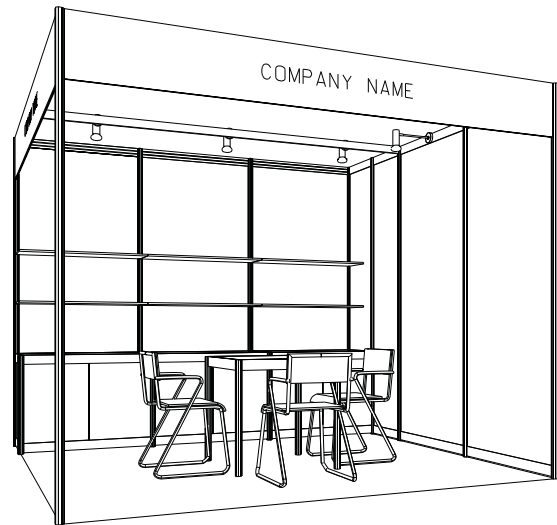

Hong Kong International Tea Fair

香港國際茶展

3M(W) x 3M(D) Standard Booth

三米(闊)乘三米(深)標準攤位

BOOTH SPECIFICATIONS		QTY.
	1000W x 500D x 750H CABINET 儲物櫃	3
	3000W x 300D WOODEN DISPLAY SHELF 陳列架	2
	700W x 700D x 750H MEETING TABLE 正方檯	1
	BLACK LEATHER CHAIR 椅子	3
	13W LED LAMP SPOTLIGHT (YELLOW LIGHT) 13瓦特LED燈膽短臂射燈 (黃光)	3
	13W LED LAMP LONGARMED SPOTLIGHT (YELLOW LIGHT) 13瓦特LED燈膽長臂射燈 (黃光)	1
	800W SOCKET 插座	1
	CEILING BEAM 天花橫樑	3M
	RUBBISH BIN & CARPET (9sqm.) 垃圾桶 & 地毯	

Hong Kong International Tea Fair

香港國際茶展

3M(W) x 3M(D) Standard Booth (Left Corner)

三米(闊)乘三米(深)標準攤位(左邊角位)

BOOTH SPECIFICATIONS		QTY.
	1000W x 500D x 750H CABINET 儲物櫃	3
	3000W x 300D WOODEN DISPLAY SHELF 陳列架	2
	700W x 700D x 750H MEETING TABLE 正方檯	1
	BLACK LEATHER CHAIR 椅子	3
	13W LED LAMP SPOTLIGHT (YELLOW LIGHT) 13瓦特LED燈膽短臂射燈 (黃光)	3
	13W LED LAMP LONGARMED SPOTLIGHT (YELLOW LIGHT) 13瓦特LED燈膽長臂射燈 (黃光)	1
	800W SOCKET 插座	1
	CEILING BEAM 天花橫樑	3M
	RUBBISH BIN & CARPET (9sqm.) 垃圾桶 & 地毯	

Hong Kong International Tea Fair

香港國際茶展

3M(W) x 3M(D) Standard Booth (Right Corner)

三米(闊)乘三米(深)標準攤位(右邊角位)

BOOTH SPECIFICATIONS		QTY.
	1000W x 500D x 750H CABINET 儲物櫃	3
	3000W x 300D WOODEN DISPLAY SHELF 陳列架	2
	700W x 700D x 750H MEETING TABLE 正方檯	1
	BLACK LEATHER CHAIR 椅子	3
	13W LED LAMP SPOTLIGHT (YELLOW LIGHT) 13瓦特LED燈膽短臂射燈 (黃光)	3
	13W LED LAMP LONGARMED SPOTLIGHT (YELLOW LIGHT) 13瓦特LED燈膽長臂射燈 (黃光)	1
	800W SOCKET 插座	1
	CEILING BEAM 天花橫樑	3M
	RUBBISH BIN & CARPET (9sqm.) 垃圾桶 & 地毯	