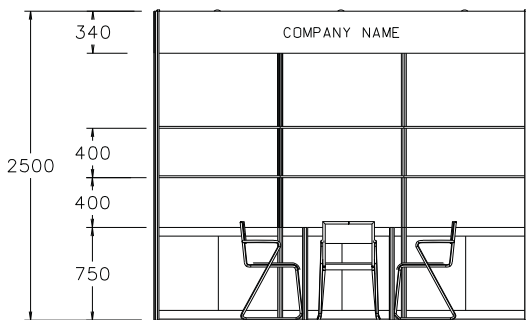

Hong Kong International Tea Fair

香港國際茶展

3M(W) x 3M(D) Standard Booth

三米(闊)乘三米(深)標準攤位

BOOTH SPECIFICATIONS		QTY.
	1000W x 500D x 750H CABINET 儲物櫃	3
	3000W x 300D WOODEN DISPLAY SHELF 陳列架	2
	700W x 700D x 750H MEETING TABLE 正方檯	1
	BLACK LEATHER CHAIR 椅子	3
	13W LED LAMP SPOTLIGHT (YELLOW LIGHT) 13瓦特LED燈膽短臂射燈 (黃光)	3
	13W LED LAMP LONGARMED SPOTLIGHT (YELLOW LIGHT) 13瓦特LED燈膽長臂射燈 (黃光)	1
	800W SOCKET 插座	1
	CEILING BEAM 天花橫樑	3M
	RUBBISH BIN & CARPET (9sqm.) 垃圾桶 & 地毯	

Hong Kong International Tea Fair

香港國際茶展

3M(W) x 3M(D) Standard Booth (Left Corner)

三米(闊)乘三米(深)標準攤位(左邊角位)

BOOTH SPECIFICATIONS		QTY.
	1000W x 500D x 750H CABINET 儲物櫃	3
	3000W x 300D WOODEN DISPLAY SHELF 陳列架	2
	700W x 700D x 750H MEETING TABLE 正方檯	1
	BLACK LEATHER CHAIR 椅子	3
	13W LED LAMP SPOTLIGHT (YELLOW LIGHT) 13瓦特LED燈膽短臂射燈 (黃光)	3
	13W LED LAMP LONGARMED SPOTLIGHT (YELLOW LIGHT) 13瓦特LED燈膽長臂射燈 (黃光)	1
	800W SOCKET 插座	1
	CEILING BEAM 天花橫樑	3M
	RUBBISH BIN & CARPET (9sqm.) 垃圾桶 & 地毯	

Hong Kong International Tea Fair

香港國際茶展

3M(W) x 3M(D) Standard Booth (Right Corner)

三米(闊)乘三米(深)標準攤位(右邊角位)

BOOTH SPECIFICATIONS		QTY.
	1000W x 500D x 750H CABINET 儲物櫃	3
	3000W x 300D WOODEN DISPLAY SHELF 陳列架	2
	700W x 700D x 750H MEETING TABLE 正方檯	1
	BLACK LEATHER CHAIR 椅子	3
	13W LED LAMP SPOTLIGHT (YELLOW LIGHT) 13瓦特LED燈膽短臂射燈 (黃光)	3
	13W LED LAMP LONGARMED SPOTLIGHT (YELLOW LIGHT) 13瓦特LED燈膽長臂射燈 (黃光)	1
	800W SOCKET 插座	1
	CEILING BEAM 天花橫樑	3M
	RUBBISH BIN & CARPET (9sqm.) 垃圾桶 & 地毯	