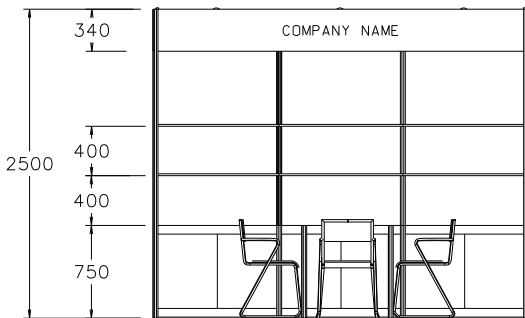

Hong Kong International Tea Fair

香港國際茶展

3M(W) x 3M(D) Standard Booth

三米(闊)乘三米(深)標準攤位

BOOTH SPECIFICATIONS		QTY.
	1000W x 500D x 750H CABINET 儲物櫃	3
	3000W x 300D WOODEN DISPLAY SHELF 陳列架	2
	700W x 700D x 750H MEETING TABLE 正方檯	1
	BLACK LEATHER CHAIR 椅子	3
	13W LED LAMP SPOTLIGHT (YELLOW LIGHT) 13瓦特LED燈膽短臂射燈 (黃光)	3
	13W LED LAMP LONGARMED SPOTLIGHT (YELLOW LIGHT) 13瓦特LED燈膽長臂射燈 (黃光)	1
	800W SOCKET 插座	1
	CEILING BEAM 天花橫樑	3M
	RUBBISH BIN & CARPET (9sqm.) 垃圾桶 & 地毯	

Hong Kong International Tea Fair

香港國際茶展

3M(W) x 3M(D) Standard Booth (Left Corner)

三米(闊)乘三米(深)標準攤位(左邊角位)

BOOTH SPECIFICATIONS		QTY.
	1000W x 500D x 750H CABINET 儲物櫃	3
	3000W x 300D WOODEN DISPLAY SHELF 陳列架	2
	700W x 700D x 750H MEETING TABLE 正方檯	1
	BLACK LEATHER CHAIR 椅子	3
	13W LED LAMP SPOTLIGHT (YELLOW LIGHT) 13瓦特LED燈膽短臂射燈 (黃光)	3
	13W LED LAMP LONGARMED SPOTLIGHT (YELLOW LIGHT) 13瓦特LED燈膽長臂射燈 (黃光)	1
	800W SOCKET 插座	1
	CEILING BEAM 天花橫樑	3M
	RUBBISH BIN & CARPET (9sqm.) 垃圾桶 & 地毯	

Hong Kong International Tea Fair

香港國際茶展

3M(W) x 3M(D) Standard Booth (Right Corner)

三米(闊)乘三米(深)標準攤位(右邊角位)

BOOTH SPECIFICATIONS		QTY.
	1000W x 500D x 750H CABINET 儲物櫃	3
	3000W x 300D WOODEN DISPLAY SHELF 陳列架	2
	700W x 700D x 750H MEETING TABLE 正方檯	1
	BLACK LEATHER CHAIR 椅子	3
	13W LED LAMP SPOTLIGHT (YELLOW LIGHT) 13瓦特LED燈膽短臂射燈 (黃光)	3
	13W LED LAMP LONGARMED SPOTLIGHT (YELLOW LIGHT) 13瓦特LED燈膽長臂射燈 (黃光)	1
	800W SOCKET 插座	1
	CEILING BEAM 天花橫樑	3M
	RUBBISH BIN & CARPET (9sqm.) 垃圾桶 & 地毯	