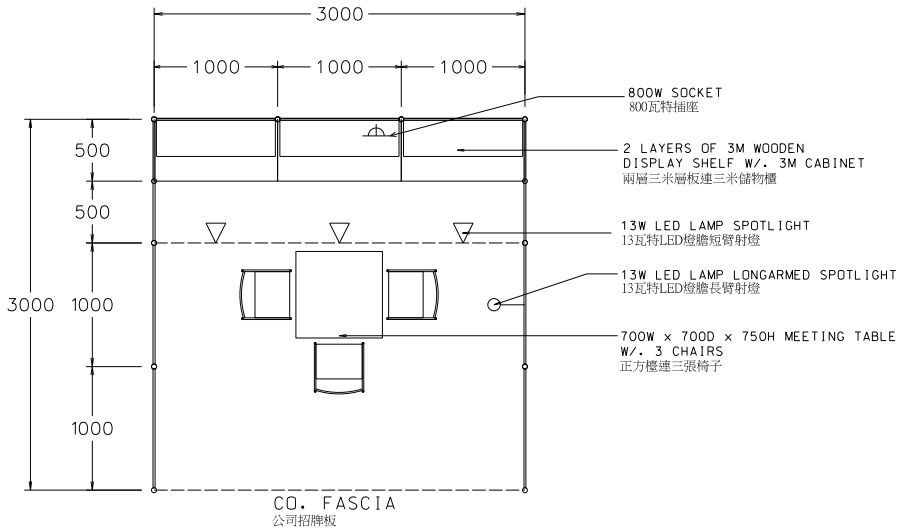

Hong Kong International Tea Fair

香港國際茶展

3M(W) x 3M(D) Standard Booth

三米(闊)乘三米(深)標準攤位

BOOTH SPECIFICATIONS		QTY.
	1000W x 500D x 750H CABINET 儲物櫃	3
	3000W x 300D WOODEN DISPLAY SHELF 陳列架	2
	700W x 700D x 750H MEETING TABLE 正方檯	1
	BLACK LEATHER CHAIR 椅子	3
	13W LED LAMP SPOTLIGHT (YELLOW LIGHT) 13瓦特LED燈膽短臂射燈 (黃光)	3
	13W LED LAMP LONGARMED SPOTLIGHT (YELLOW LIGHT) 13瓦特LED燈膽長臂射燈 (黃光)	1
	800W SOCKET 插座	1
	CEILING BEAM 天花橫樑	3M
	RUBBISH BIN & CARPET (9sqm.) 垃圾桶 & 地毯	

Hong Kong International Tea Fair

香港國際茶展

3M(W) x 3M(D) Standard Booth (Left Corner)

三米(闊)乘三米(深)標準攤位(左邊角位)

BOOTH SPECIFICATIONS		QTY.
	1000W x 500D x 750H CABINET 儲物櫃	3
	3000W x 300D WOODEN DISPLAY SHELF 陳列架	2
	700W x 700D x 750H MEETING TABLE 正方檯	1
	BLACK LEATHER CHAIR 椅子	3
	13W LED LAMP SPOTLIGHT (YELLOW LIGHT) 13瓦特LED燈膽短臂射燈 (黃光)	3
	13W LED LAMP LONGARMED SPOTLIGHT (YELLOW LIGHT) 13瓦特LED燈膽長臂射燈 (黃光)	1
	800W SOCKET 插座	1
	CEILING BEAM 天花橫樑	3M
	RUBBISH BIN & CARPET (9sqm.) 垃圾桶 & 地毯	

Hong Kong International Tea Fair

香港國際茶展

3M(W) x 3M(D) Standard Booth (Right Corner)

三米(闊)乘三米(深)標準攤位(右邊角位)

BOOTH SPECIFICATIONS		QTY.
	1000W x 500D x 750H CABINET 儲物櫃	3
	3000W x 300D WOODEN DISPLAY SHELF 陳列架	2
	700W x 700D x 750H MEETING TABLE 正方檯	1
	BLACK LEATHER CHAIR 椅子	3
	13W LED LAMP SPOTLIGHT (YELLOW LIGHT) 13瓦特LED燈膽短臂射燈 (黃光)	3
	13W LED LAMP LONGARMED SPOTLIGHT (YELLOW LIGHT) 13瓦特LED燈膽長臂射燈 (黃光)	1
	800W SOCKET 插座	1
	CEILING BEAM 天花橫樑	3M
	RUBBISH BIN & CARPET (9sqm.) 垃圾桶 & 地毯	