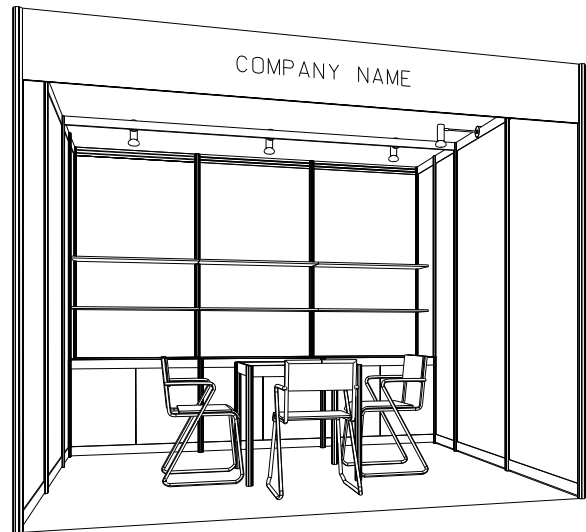

Hong Kong International Tea Fair

香港國際茶展

3M(W) x 3M(D) Standard Booth

三米(闊)乘三米(深)標準攤位

BOOTH SPECIFICATIONS		QTY.
	1000W x 500D x 750H CABINET 儲物櫃	3
	3000W x 300D WOODEN DISPLAY SHELF 陳列架	2
	700W x 700D x 750H MEETING TABLE 正方檯	1
	BLACK LEATHER CHAIR 椅子	3
	13W LED LAMP SPOTLIGHT (YELLOW LIGHT) 13瓦特LED燈膽短臂射燈 (黃光)	3
	13W LED LAMP LONGARMED SPOTLIGHT (YELLOW LIGHT) 13瓦特LED燈膽長臂射燈 (黃光)	1
	800W SOCKET 插座	1
	CEILING BEAM 天花橫樑	3M
	RUBBISH BIN & CARPET (9sqm.) 垃圾桶 & 地毯	

Hong Kong International Tea Fair

香港國際茶展

3M(W) x 3M(D) Standard Booth (Left Corner)

三米(闊)乘三米(深)標準攤位(左邊角位)

BOOTH SPECIFICATIONS		QTY.
	1000W x 500D x 750H CABINET 儲物櫃	3
	3000W x 300D WOODEN DISPLAY SHELF 陳列架	2
	700W x 700D x 750H MEETING TABLE 正方檯	1
	BLACK LEATHER CHAIR 椅子	3
	13W LED LAMP SPOTLIGHT (YELLOW LIGHT) 13瓦特LED燈膽短臂射燈 (黃光)	3
	13W LED LAMP LONGARMED SPOTLIGHT (YELLOW LIGHT) 13瓦特LED燈膽長臂射燈 (黃光)	1
	800W SOCKET 插座	1
	CEILING BEAM 天花橫樑	3M
	RUBBISH BIN & CARPET (9sqm.) 垃圾桶 & 地毯	

Hong Kong International Tea Fair

香港國際茶展

3M(W) x 3M(D) Standard Booth (Right Corner)

三米(闊)乘三米(深)標準攤位(右邊角位)

BOOTH SPECIFICATIONS		QTY.
	1000W x 500D x 750H CABINET 儲物櫃	3
	3000W x 300D WOODEN DISPLAY SHELF 陳列架	2
	700W x 700D x 750H MEETING TABLE 正方檯	1
	BLACK LEATHER CHAIR 椅子	3
	13W LED LAMP SPOTLIGHT (YELLOW LIGHT) 13瓦特LED燈膽短臂射燈 (黃光)	3
	13W LED LAMP LONGARMED SPOTLIGHT (YELLOW LIGHT) 13瓦特LED燈膽長臂射燈 (黃光)	1
	800W SOCKET 插座	1
	CEILING BEAM 天花橫樑	3M
	RUBBISH BIN & CARPET (9sqm.) 垃圾桶 & 地毯	