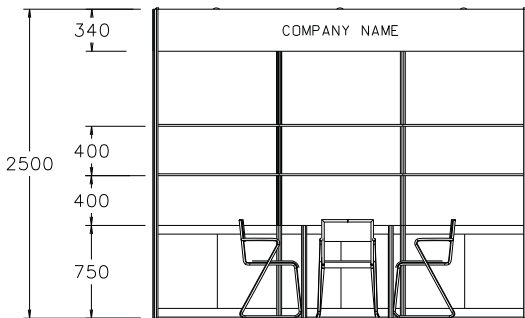

Hong Kong International Tea Fair

香港國際茶展

3M(W) x 3M(D) Standard Booth

三米(闊)乘三米(深)標準攤位

BOOTH SPECIFICATIONS		QTY.
	1000W x 500D x 750H CABINET 儲物櫃	3
	3000W x 300D WOODEN DISPLAY SHELF 陳列架	2
	700W x 700D x 750H MEETING TABLE 正方檯	1
	BLACK LEATHER CHAIR 椅子	3
	13W LED LAMP SPOTLIGHT (YELLOW LIGHT) 13瓦特LED燈膽短臂射燈 (黃光)	3
	13W LED LAMP LONGARMED SPOTLIGHT (YELLOW LIGHT) 13瓦特LED燈膽長臂射燈 (黃光)	1
	800W SOCKET 插座	1
	CEILING BEAM 天花橫樑	3M
	RUBBISH BIN & CARPET (9sqm.) 垃圾桶 & 地毯	

Hong Kong International Tea Fair

香港國際茶展

3M(W) x 3M(D) Standard Booth (Left Corner)

三米(闊)乘三米(深)標準攤位(左邊角位)

BOOTH SPECIFICATIONS		QTY.
	1000W x 500D x 750H CABINET 儲物櫃	3
	3000W x 300D WOODEN DISPLAY SHELF 陳列架	2
	700W x 700D x 750H MEETING TABLE 正方檯	1
	BLACK LEATHER CHAIR 椅子	3
	13W LED LAMP SPOTLIGHT (YELLOW LIGHT) 13瓦特LED燈膽短臂射燈 (黃光)	3
	13W LED LAMP LONGARMED SPOTLIGHT (YELLOW LIGHT) 13瓦特LED燈膽長臂射燈 (黃光)	1
	800W SOCKET 插座	1
	CEILING BEAM 天花橫樑	3M
	RUBBISH BIN & CARPET (9sqm.) 垃圾桶 & 地毯	

Hong Kong International Tea Fair

香港國際茶展

3M(W) x 3M(D) Standard Booth (Right Corner)

三米(闊)乘三米(深)標準攤位(右邊角位)

BOOTH SPECIFICATIONS		QTY.
	1000W x 500D x 750H CABINET 儲物櫃	3
	3000W x 300D WOODEN DISPLAY SHELF 陳列架	2
	700W x 700D x 750H MEETING TABLE 正方檯	1
	BLACK LEATHER CHAIR 椅子	3
	13W LED LAMP SPOTLIGHT (YELLOW LIGHT) 13瓦特LED燈膽短臂射燈 (黃光)	3
	13W LED LAMP LONGARMED SPOTLIGHT (YELLOW LIGHT) 13瓦特LED燈膽長臂射燈 (黃光)	1
	800W SOCKET 插座	1
	CEILING BEAM 天花橫樑	3M
	RUBBISH BIN & CARPET (9sqm.) 垃圾桶 & 地毯	